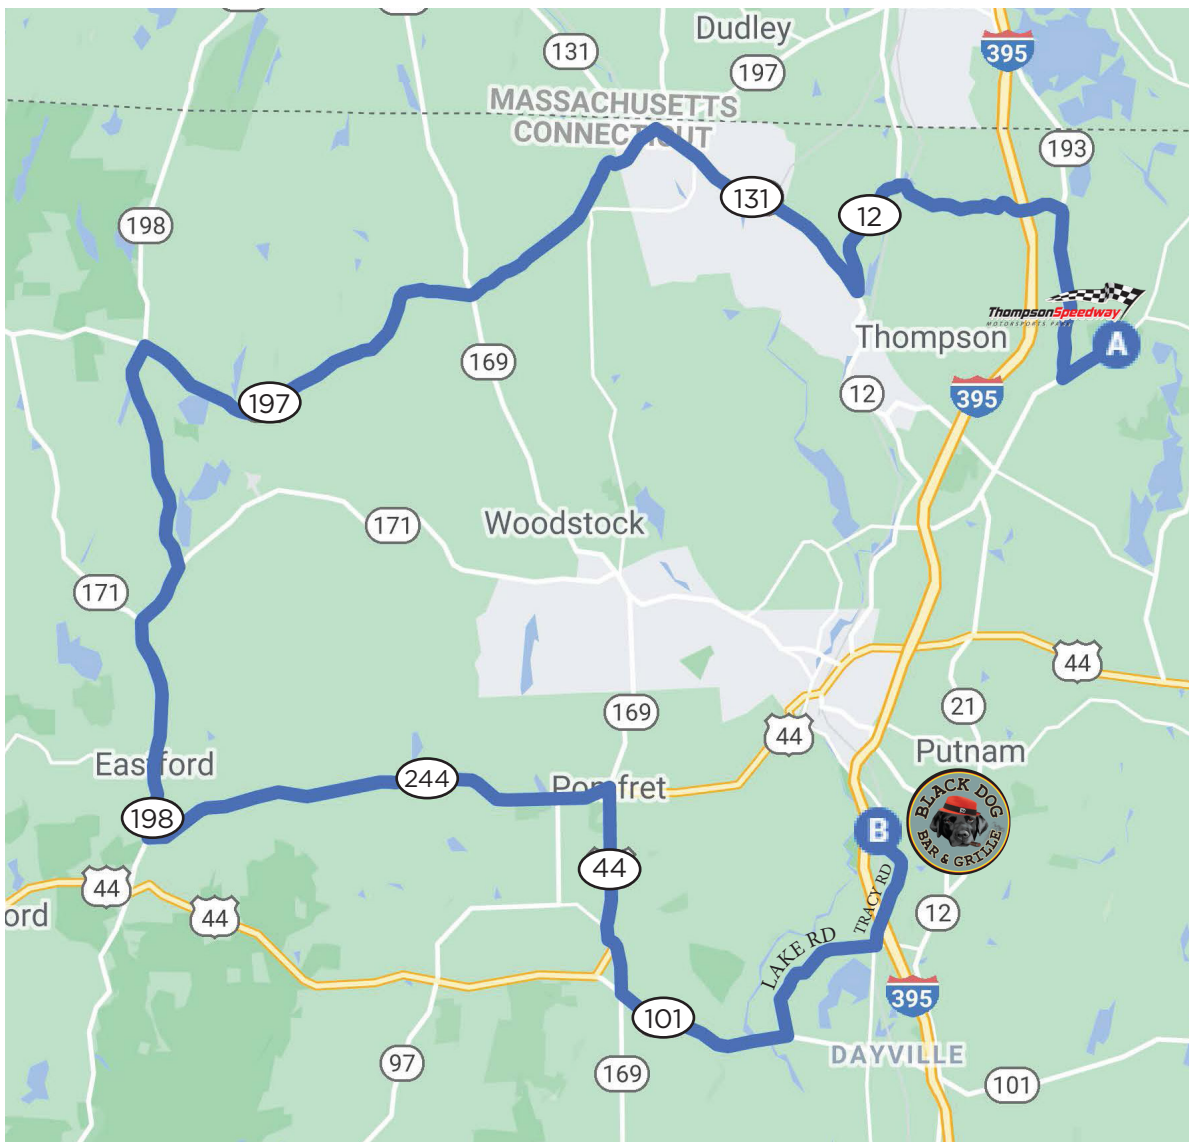

NECT CANCER FUND OF DKH Cruise, BBQ & Brew

CRUISE ROUTE

Drive 42 mi, 1 hour 4 minutes

A 206 E Thompson Rd, Thompson, CT 06277

- Head southwest on E Thompson Rd toward Alm Rd 0.844 mi

- Turn RIGHT onto CT-193 N 2.27 mi

- Turn LEFT onto Wilsonville Rd 2.42 mi

- Turn LEFT onto CT-12 S 1.70 mi

- Sharp Right onto CT-131 W/Quinebaug Rd 3.52 mi

- Turn LEFT onto CT-197 W/Old Turnpike Rd 8.80 mi

- Continue to follow CT-197W 3.13 mi

- Turn LEFT onto CT-198 S 3.86 mi

- Turn RIGHT onto CT-171 W/CT-198 S 5.73 mi

- Continue to follow CT-198 S 0.720 mi

- Turn LEFT onto CT-244 E 2.15 mi

- Continue Straight onto CT-97 0.663 mi

- Turn RIGHT onto US-44 W 2.42 mi

- Continue Straight onto CT-169 S 2.10 mi

- Turn LEFT onto CT-101 E 1.18 mi

- Turn LEFT onto Lake Rd 0.544 mi

- Turn LEFT onto Tracy Rd

- Continue onto Park Rd

B 145 Park Rd, Putnam, CT 06260